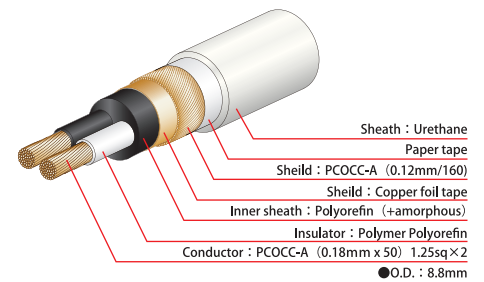

TUNAMI TERZO PCOCC-A

SUPPLIED BY FUJIKOMI

TUNAMI TERZO + GENESIS (Collet Chuck RCA)

TUNAMI TERZO RR 0.7m pair 1.0m pair 1.3m pair

- Cable TUNAMI TERZO (PCOCC-A)
- Plug GENESIS (Platinum +Rhodium plating)

Sheath : Urethane
 Paper tape
 Shield : PCOCC-A (0.12mm/160)
 Shield : Copper foil tape
 Inner sheath : Polyorefin (+amorphous)
 Insulator : Polymer Polyorefin
 Conductor : PCOCC-A (0.18mm x 50) 1.25sq×2
 ●O.D. : 8.8mm

TUNAMI TERZO + FOCUS-1 (One-Touch Push-Pull XLR)

TUNAMI TERZO XX 0.7m pair 1.0m pair 1.3m pair

- Cable TUNAMI TERZO (PCOCC-A)
- Plug FOCUS-1 (Silver +Rhodium Plating)

★FEATURE★

- Under the same concept of TUNAMI, TUNAMI TERZO is produced as an interconnect cable without changing basic structure and materials.
- The basic architecture of TUNAMI TERZO is 2P parallel layout. And its exterior is elegant pearl white color. The PCOCC-A conductor has 1.25sq cross-sectional area which enables high-power signal transmission.
- The multi-layered shielding structure is newly employed for TUNAMI TERZO for better noise protection.
- TUNAMI TERZO RR is equipped with the newly developed RCA plug, GENESIS, which features the innovative collet chuck.
- TUNAMI TERZO XX is equipped with the original premium XLR plug, FOCUS 1, which features one-touch push-pull function.
- The appearance of TUNAMI TERZO made us enable to present total TUNAMI wiring system in combination with other TUNAMI series.
- From the sound of TUNAMI TERZO, you can feel wider range and sound stage, sound energy density, and higher resolution.
- Due to our new collet chuck function of its RCA plug, GENESIS, it enables to maintain better secure contacts.